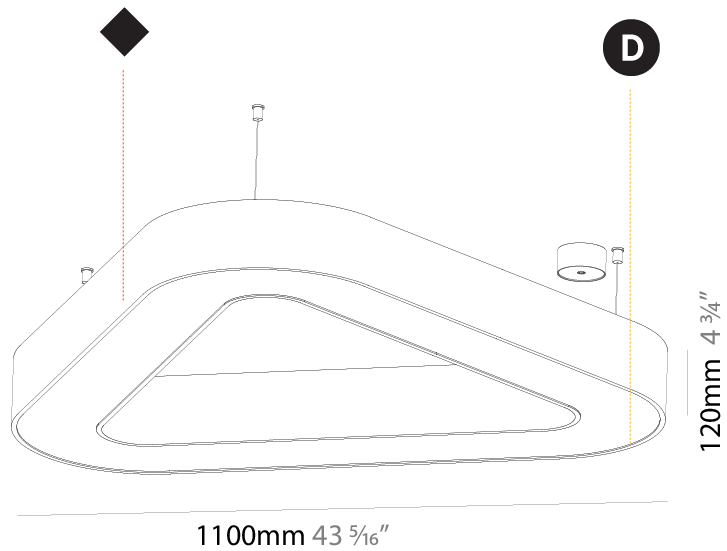

GENERAL

Series: Glorious
Subseries: Glorious Victory
Brand: Prolicht
Division: Architectural
Mounting Type: Suspension
Mounting Location: Ceiling
Subcategory: Ambient

PHYSICAL

Shape: Abstract
Length (mm): 1100
Length (in): 43 5/16
Width (mm): 1100
Width (in): 43 5/16
Height (mm): 120
Height (in): 4 3/4
Max. Overall Height (mm): 2120
Max. Overall Height (in): 83 7/16
Light Distribution: Direct / Indirect
Weight (kg): 10.819
Weight (lbs): 23.851
Diffuser: PMMA - Opal or Micro-Prism
Fixture Finish: SSR / BKV / CWI / CRY / HAB / UFT / ITA / RUA / FTG / MYG / LOD / PUS / FRO / FUP / KIA / POP / BLS / SPG / MEY / GOH / GUM / CHC / COM / ABZ / JAG / OBR / MOS / ROR
Fixture Material: Aluminum

ELECTRICAL

Lamp Type: LED (Zhaga Standard)
Input Wattage (W): 70
Total Output Wattage (W): 60 / 48 (3500K)
Dimming: Non-Dimming / Phase Dimming (120Vac only) / 0-10V Dimming
Driver Included: Yes
Driver Location: Integrated
Driver Type: Constant Current - 120 / 277Vac
Driver Class: Class 2
Input Voltage (V): 120 - 277
Constant Current (MA): 350 / 900/600 (3500K)

LED

Color Temperature (°K): 3000 / 3500 / 4000
Max. Delivered Lumen (lm): 4150 / 4302 / 4390 Direct / 3660 / 3783 / 3860 Indirect
CRI: >80 CRI
Efficiency (%): 70.9
Lamp Life (hrs): 50000

OPTICAL

RATINGS AND CERTIFICATIONS

Certified By: Certified for North American Standards
IP rating: IP20