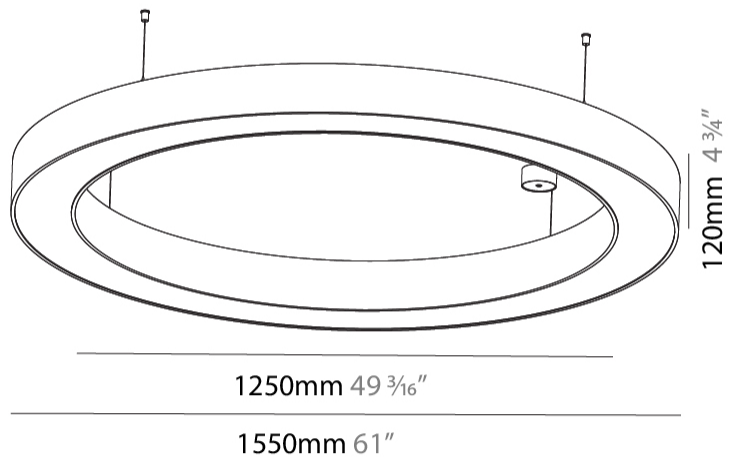

GENERAL

Series: Glorious
Subseries: Glorious
Brand: Prolicht
Division: Architectural
Mounting Type: Suspension
Mounting Location: Ceiling
Subcategory: Ambient

PHYSICAL

Shape: Round
Diameter (mm): 1550
Diameter (in): 61
Height (mm): 120
Height (in): 4 ¾
Max. Overall Height (mm): 2120
Max. Overall Height (in): 83 ⅞
Light Distribution: Direct
Weight (kg): 16.737
Weight (lbs): 36.82
Diffuser: PMMA - Opal or Micro-Prism
Fixture Finish: SSR / BKV / CWI / CRY / HAB / UFT / ITA / RUA / FTG / MYG / LOD / PUS / FRO / FUP / KIA / POP / BLS / SPG / MEY / GOH / GUM / CHC / COM / ABZ / JAG / OBR / MOS / ROR
Fixture Material: Aluminum

ELECTRICAL

Lamp Type: LED (Zhaga Standard)
Input Wattage (W): 75
Total Output Wattage (W): 60 / 48 (3500K)
Dimming: Non-Dimming / Phase Dimming (120Vac only) / 0-10V Dimming
Driver Included: Yes
Driver Location: Integrated
Driver Type: Constant Current
Driver Class: Class 2
Input Voltage (V): 120 - 277
Constant Current (MA): 350 / 700/800 (3500K)

LED

Color Temperature (°K): 3000 / 3500 / 4000
Max. Delivered Lumen (lm): 6920 / 7164 / 7310
CRI: >80 CRI
Efficiency (%): 0.65
Lamp Life (hrs): 50000

OPTICAL

RATINGS AND CERTIFICATIONS

Certified By: Certified for North American Standards
IP rating: IP20